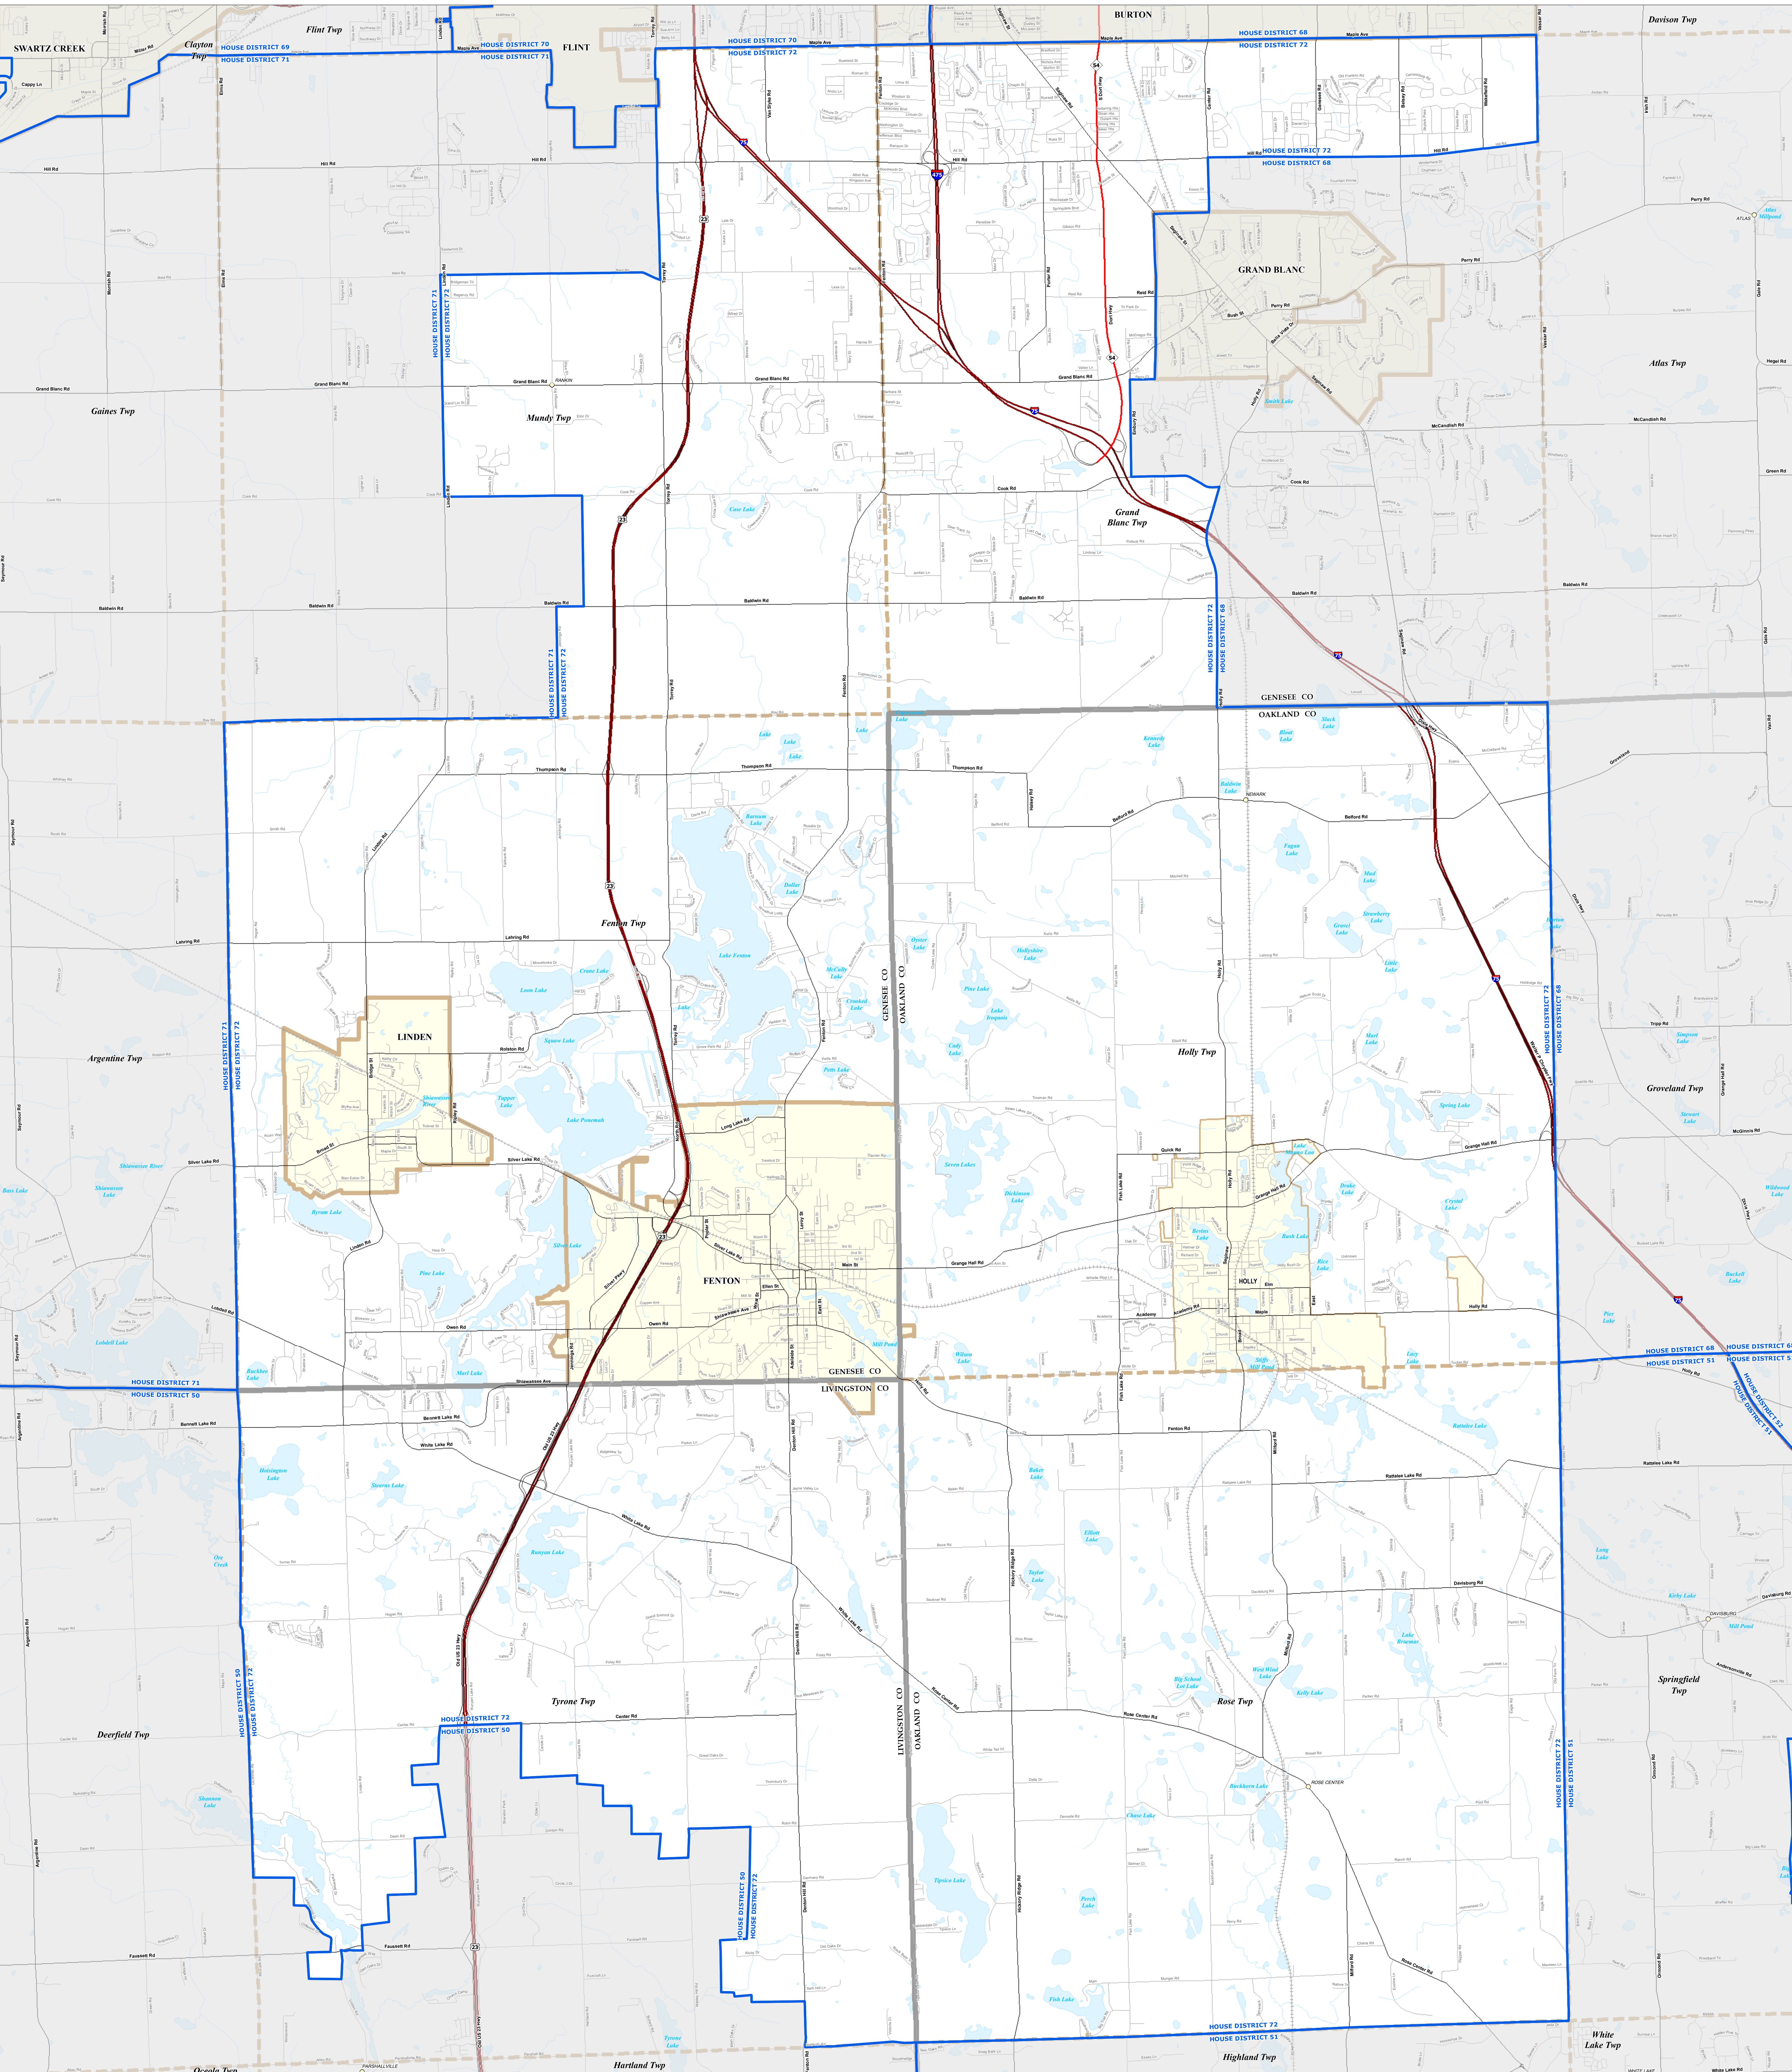

MICHIGAN STATE HOUSE DISTRICT 72

2021 Apportionment Plan

Legend	
	House District
	Township
	Freeway
	Highway
	Water Feature
	River, Stream, or Drain
	City
	County
	Primary Road
	Local Road
	Village
	Unincorporated Place
	Railroad